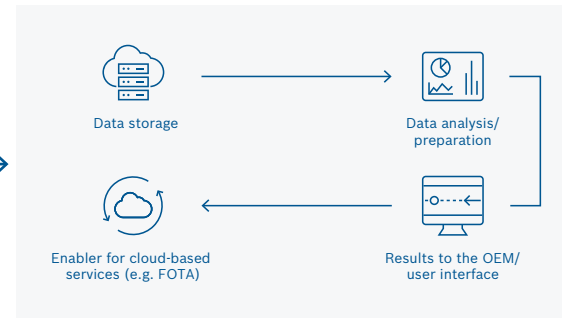

# Vehicle Management Platform

The connectivity solution for cloud-based services

Connected mobility

One consistent solution for the entire vehicle life cycle

Basic software module

Data management module

## efficient

thanks to a consistent connectivity solution throughout the entire vehicle life cycle

## economical

thanks to faster market maturity and reduced effort for validation and field data/vehicle management

- ▶ The Vehicle Management Platform enables vehicle connectivity and cloud-based services from development to volume production.
- ▶ The software and infrastructure platform thus provides secure access to vehicle data from anywhere, and enables remote firmware updates.
- ▶ This makes the Vehicle Management Platform an enabler for cloud-based services such as FOTA, Predictive Diagnostics and fleet management.
- ▶ It can be used for all vehicle segments, including passenger cars, commercial vehicles, off-highway vehicles and two-wheelers.