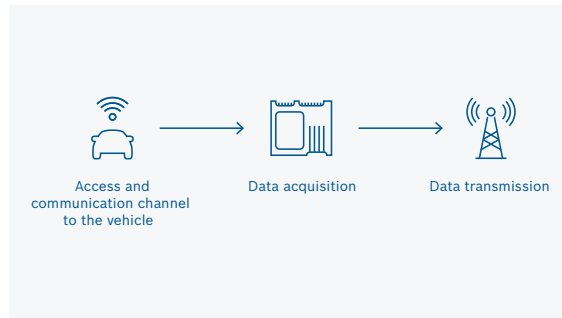

# Vehicle Management Platform

The connectivity solution for cloud-based services

Connected mobility

One consistent solution for the entire vehicle life cycle

Basic software module

Data management module

## efficient

thanks to a consistent connectivity solution throughout the entire vehicle life cycle

## economical

thanks to faster market maturity and reduced effort for validation and field data/vehicle management

- ▶ The Vehicle Management Platform enables vehicle connectivity and cloud-based services from development to volume production.
- ▶ The software and infrastructure platform thus provides secure access to vehicle data from anywhere, and enables remote firmware updates.
- ▶ This makes the Vehicle Management Platform an enabler for cloud-based services such as FOTA, Predictive Diagnostics and fleet management.
- ▶ It can be used for all vehicle segments, including passenger cars, commercial vehicles, off-highway vehicles and two-wheelers.